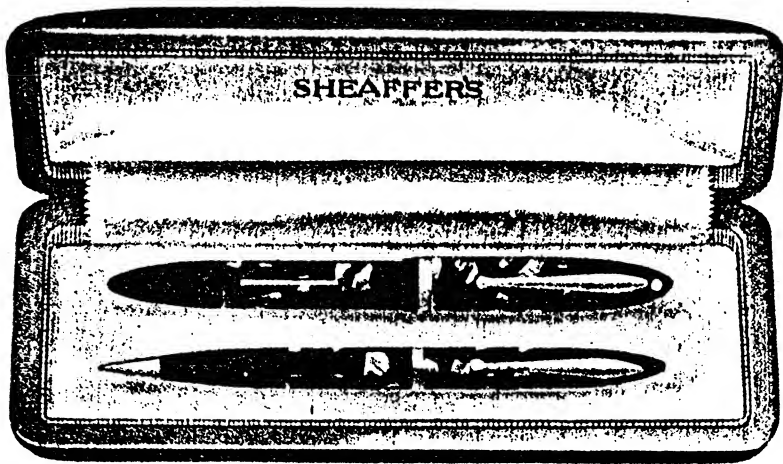

Thrillingly beautiful ensembles are supplied in this rich DeLuxe presentation case with gold and satin trim. Sets are priced from $8.50 up. Illustrated is the "First Lady" set in Ebonized Pearl. For details of sets available in this box, see Page 10.

Certain colors look best presented in the DeLuxe presentation case with silver trim. Illustrated is a Grey Pearl Lifetime set with Chromium clips and bands. For further details, see Page 10.

This 3-piece set has an extra value for the customer. When the customer buys the pen in addition to the pen selected, he saves $1.00 on the pen and, in addition, gets a SAFETY SKRIP bottle FREE, making his saving $1.75. Thus this set ties up with a very effective merchandising plan designed to raise the nult of sale. For further details on 3-piece sets, see Page 11.

Two-piece ensembles in the lower-priced pens and pencils are offered in this attractive black and gold box. Set illustrated is a popular $5.00 seller. For further information on 2-piece sets, see Page 12.